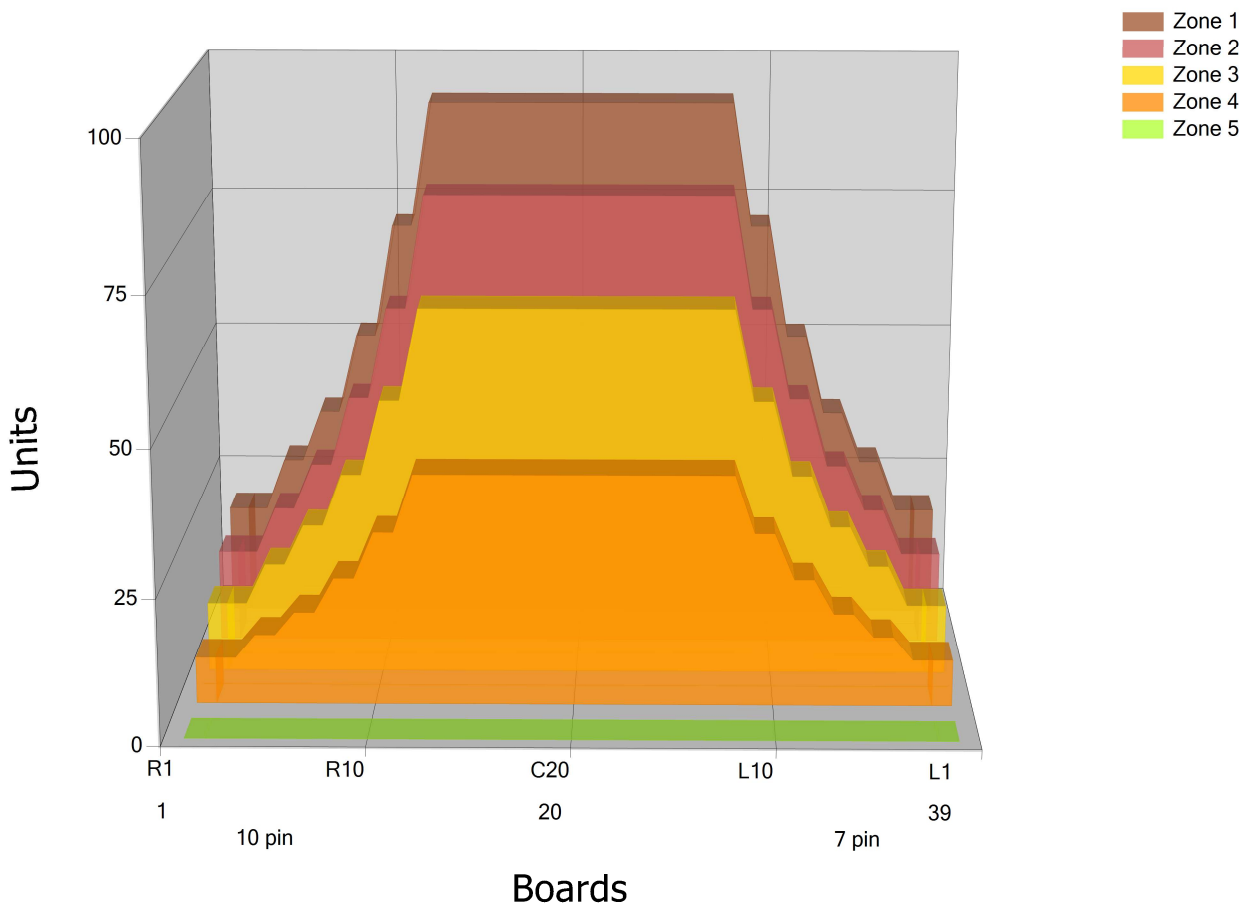

BC7-CI

Conditioner:

Cleaner:

Zone Configuration

Cleaner Stop

Volume: 25.75

Mode: Clean and Condition

Speed: Slow

Start Cleaner Spray: 0 feet

Start Squeegee: 0 feet

Start Conditioning: 6 Inches

Split Pattern: No

Zone 1	Avg	Ratio	Zone 2	Avg	Ratio	Zone 3	Avg	Ratio	Zone 4	Avg	Ratio
Left	29.80	3.12 : 1	Left	25.60	3.13 : 1	Left	20.40	3.14 : 1	Left	12.80	3.13 : 1
Right	29.80	3.12 : 1	Right	25.60	3.13 : 1	Right	20.40	3.14 : 1	Right	12.80	3.13 : 1
Center	93.00		Center	80.00		Center	64.00		Center	40.00	

Zone 5	Avg	Ratio
Left	0.00	1.00 : 1
Right	0.00	1.00 : 1
Center	0.00	

Volume by Board