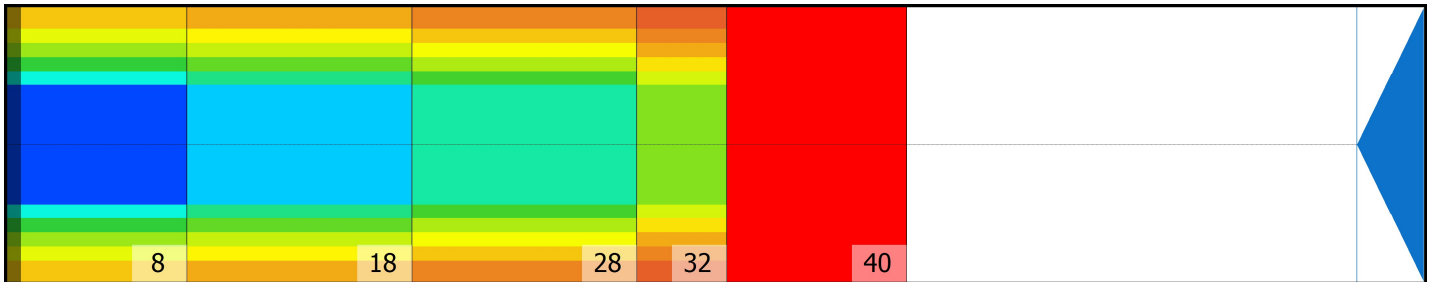

BC7-CI

Conditioner:

Cleaner:

Zone Configuration

Cleaner Stop

Volume: 25.75

Mode: Clean and Condition

Speed: Slow

Start Cleaner Spray: 0 feet

Start Squeegee: 0 feet

Start Conditioning: 6 Inches

Split Pattern: No

Zone 1	Avg	Ratio	Zone 2	Avg	Ratio	Zone 3	Avg	Ratio	Zone 4	Avg	Ratio
Left	29.80	3.12 : 1	Left	25.60	3.13 : 1	Left	20.40	3.14 : 1	Left	12.80	3.13 : 1
Right	29.80	3.12 : 1	Right	25.60	3.13 : 1	Right	20.40	3.14 : 1	Right	12.80	3.13 : 1
Center	93.00		Center	80.00		Center	64.00		Center	40.00	

Zone 5	Avg	Ratio
Left	0.00	1.00 : 1
Right	0.00	1.00 : 1
Center	0.00	

Volume by Board