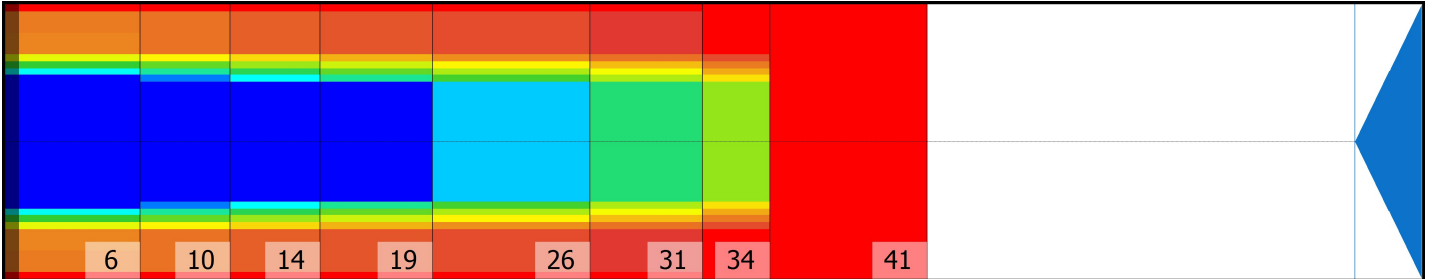

## Zone Configuration

Cleaner Stop

Volume: 26.1

Mode: Clean and Condition

Speed: Slow

Start Cleaner Spray: 0 feet

Start Squeegee: 0 feet

Start Conditioning: 6 Inches

Split Pattern: No

Zone 1	Avg	Ratio	Zone 2	Avg	Ratio	Zone 3	Avg	Ratio	Zone 4	Avg	Ratio
Left	11.60	8.62 : 1	Left	10.00	10.00 : 1	Left	8.00	12.50 : 1	Left	7.00	14.29 : 1
Right	11.60	8.62 : 1	Right	10.00	10.00 : 1	Right	8.00	12.50 : 1	Right	7.00	14.29 : 1
Center	100.00		Center	100.00		Center	100.00		Center	100.00	
Zone 5	Avg	Ratio	Zone 6	Avg	Ratio	Zone 7	Avg	Ratio	Zone 8	Avg	Ratio
Left	6.00	13.33 : 1	Left	4.00	14.50 : 1	Left	0.00	?	Left	0.00	1.00 : 1
Right	6.00	13.33 : 1	Right	4.00	14.50 : 1	Right	0.00	?	Right	0.00	1.00 : 1
Center	80.00		Center	58.00		Center	38.00		Center	0.00	