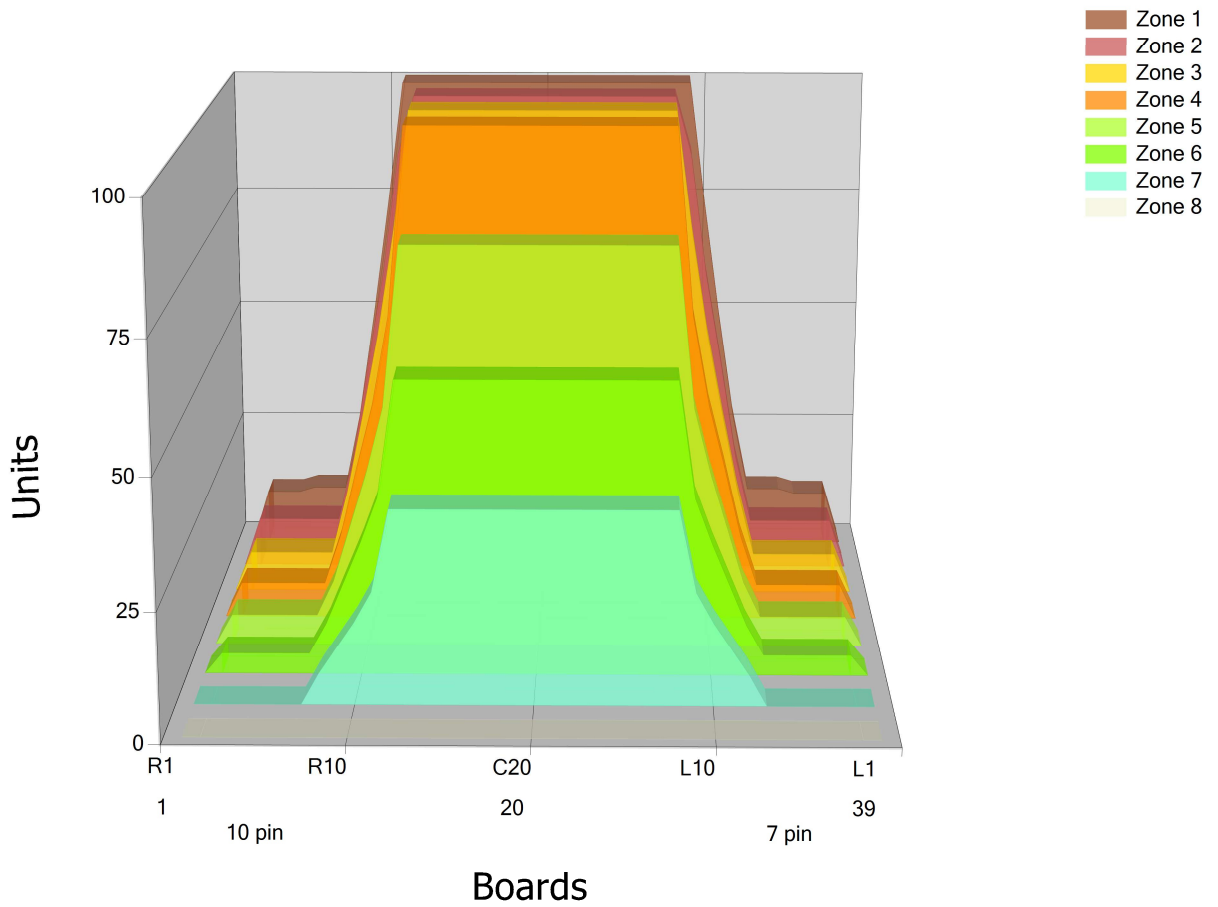

## Zone Configuration

Cleaner Stop

Volume: 26.1

Mode: Clean and Condition

Speed: Slow

Start Cleaner Spray: 0 feet

Start Squeegee: 0 feet

Start Conditioning: 6 Inches

Split Pattern: No

Zone 1	Avg	Ratio	Zone 2	Avg	Ratio	Zone 3	Avg	Ratio	Zone 4	Avg	Ratio
Left	11.60	8.62 : 1	Left	10.00	10.00 : 1	Left	8.00	12.50 : 1	Left	7.00	14.29 : 1
Right	11.60	8.62 : 1	Right	10.00	10.00 : 1	Right	8.00	12.50 : 1	Right	7.00	14.29 : 1
Center	100.00		Center	100.00		Center	100.00		Center	100.00	
Zone 5	Avg	Ratio	Zone 6	Avg	Ratio	Zone 7	Avg	Ratio	Zone 8	Avg	Ratio
Left	6.00	13.33 : 1	Left	4.00	14.50 : 1	Left	0.00	?	Left	0.00	1.00 : 1
Right	6.00	13.33 : 1	Right	4.00	14.50 : 1	Right	0.00	?	Right	0.00	1.00 : 1
Center	80.00		Center	58.00		Center	38.00		Center	0.00	

Volume by Board