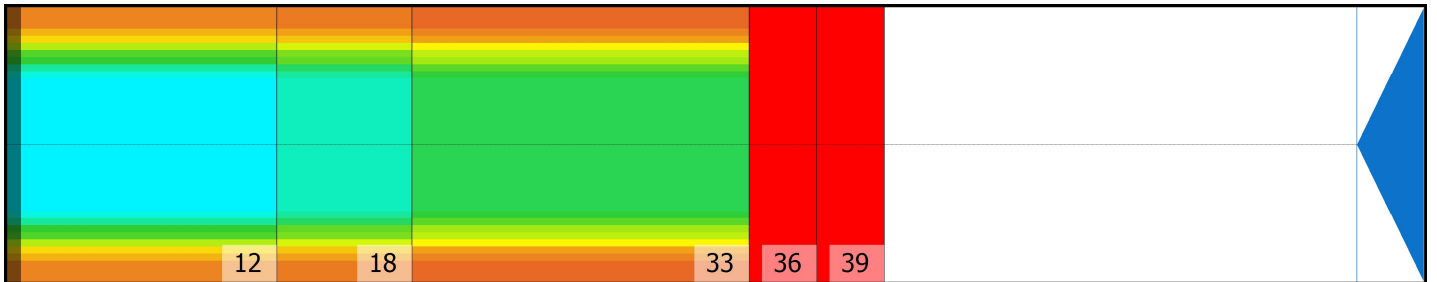

ELITSERIEN39

Conditioner:

Cleaner:

Zone Configuration

Cleaner Stop

Volume: 24.89

Mode: Clean and Condition

Speed: Max Clean

Start Cleaner Spray: 0 feet

Start Squeegee: 0 feet

Start Conditioning: 6 Inches

Split Pattern: No

Zone 1	Avg	Ratio	Zone 2	Avg	Ratio	Zone 3	Avg	Ratio	Zone 4	Avg	Ratio
Left	26.00	2.92 : 1	Left	23.20	2.89 : 1	Left	18.60	2.90 : 1	Left	1.00	1.00 : 1
Right	26.00	2.92 : 1	Right	23.20	2.89 : 1	Right	18.60	2.90 : 1	Right	1.00	1.00 : 1
Center	76.00		Center	67.00		Center	54.00		Center	1.00	

Zone 5	Avg	Ratio
Left	0.00	1.00 : 1
Right	0.00	1.00 : 1
Center	0.00	

Volume by Board