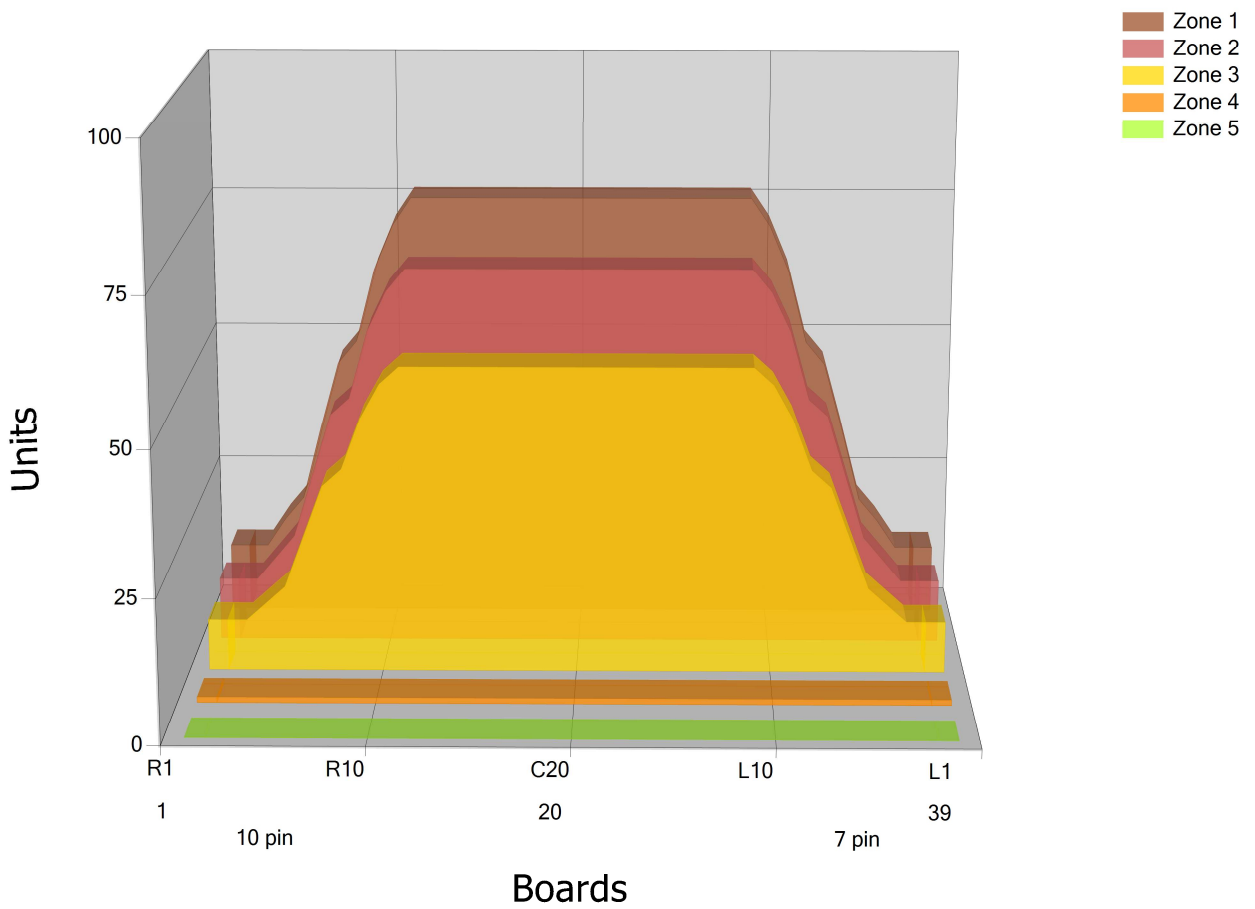

ELITSERIEN39

Conditioner:

Cleaner:

Zone Configuration

Cleaner Stop

Volume: 24.89

Mode: Clean and Condition

Speed: Max Clean

Start Cleaner Spray: 0 feet

Start Squeegee: 0 feet

Start Conditioning: 6 Inches

Split Pattern: No

Zone 1	Avg	Ratio	Zone 2	Avg	Ratio	Zone 3	Avg	Ratio	Zone 4	Avg	Ratio
Left	26.00	2.92 : 1	Left	23.20	2.89 : 1	Left	18.60	2.90 : 1	Left	1.00	1.00 : 1
Right	26.00	2.92 : 1	Right	23.20	2.89 : 1	Right	18.60	2.90 : 1	Right	1.00	1.00 : 1
Center	76.00		Center	67.00		Center	54.00		Center	1.00	

Zone 5	Avg	Ratio
Left	0.00	1.00 : 1
Right	0.00	1.00 : 1
Center	0.00	

Volume by Board