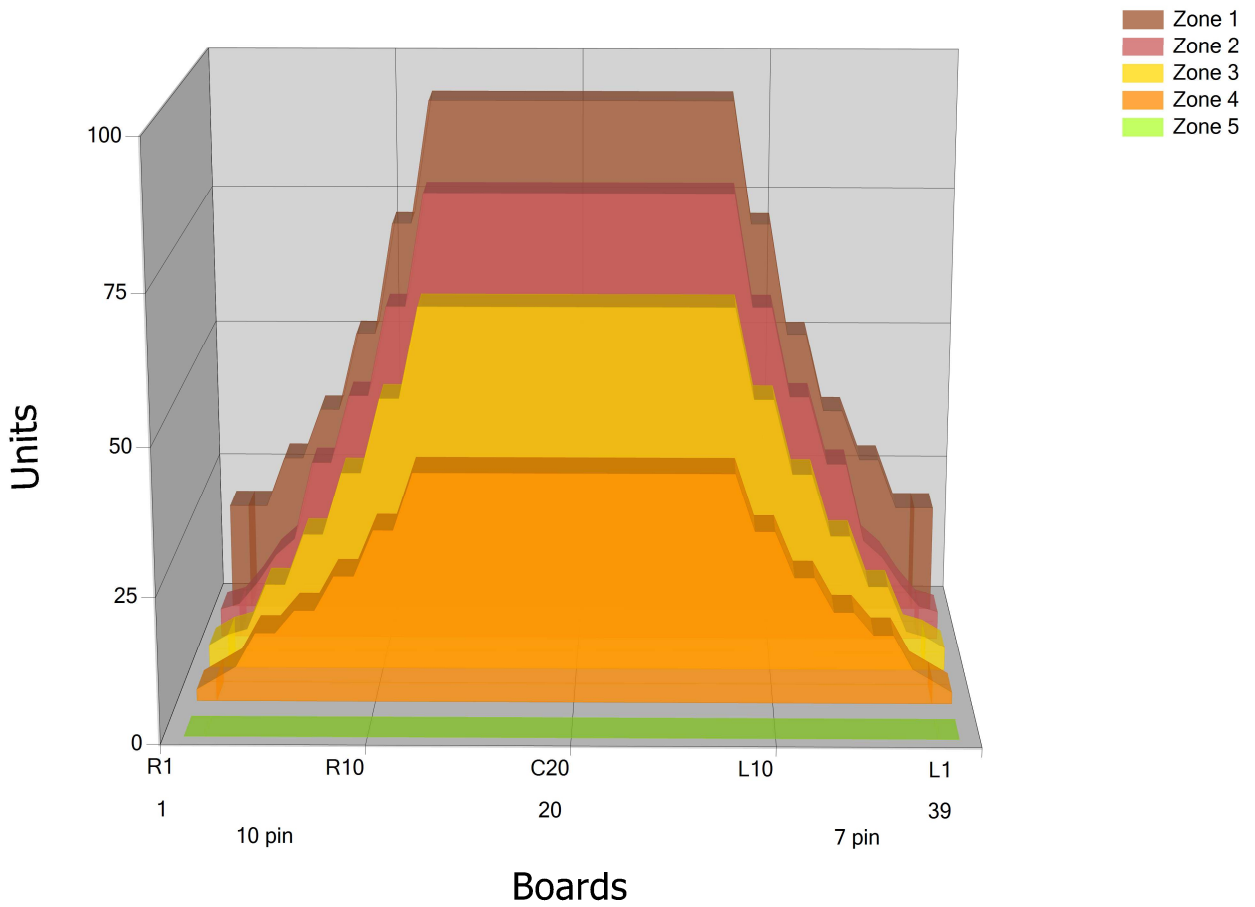

## Zone Configuration

Cleaner Stop

Volume: 29.08

Mode: Clean and Condition

Speed: Max Clean

Start Cleaner Spray: 0 feet

Start Squeegee: 0 feet

Start Conditioning: 6 Inches

Split Pattern: No

Zone 1	Avg	Ratio	Zone 2	Avg	Ratio	Zone 3	Avg	Ratio	Zone 4	Avg	Ratio
Left	29.80	3.12 : 1	Left	21.40	3.74 : 1	Left	17.00	3.76 : 1	Left	12.40	3.23 : 1
Right	29.80	3.12 : 1	Right	21.40	3.74 : 1	Right	17.00	3.76 : 1	Right	12.40	3.23 : 1
Center	93.00		Center	80.00		Center	64.00		Center	40.00	

Zone 5	Avg	Ratio
Left	0.00	1.00 : 1
Right	0.00	1.00 : 1
Center	0.00	

Volume by Board