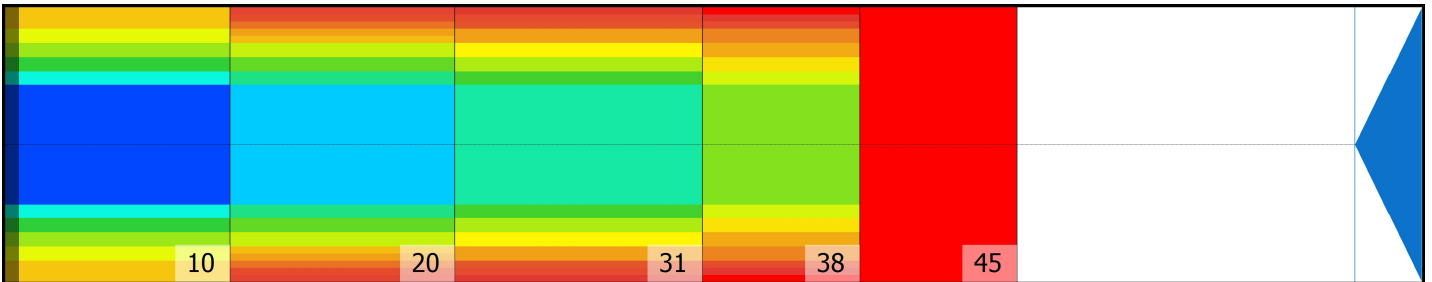

## Zone Configuration

Cleaner Stop

Volume: 29.08

Mode: Clean and Condition

Speed: Max Clean

Start Cleaner Spray: 0 feet

Start Squeegee: 0 feet

Start Conditioning: 6 Inches

Split Pattern: No

Zone 1	Avg	Ratio	Zone 2	Avg	Ratio	Zone 3	Avg	Ratio	Zone 4	Avg	Ratio
Left	29.80	3.12 : 1	Left	21.40	3.74 : 1	Left	17.00	3.76 : 1	Left	12.40	3.23 : 1
Right	29.80	3.12 : 1	Right	21.40	3.74 : 1	Right	17.00	3.76 : 1	Right	12.40	3.23 : 1
Center	93.00		Center	80.00		Center	64.00		Center	40.00	

Zone 5	Avg	Ratio
Left	0.00	1.00 : 1
Right	0.00	1.00 : 1
Center	0.00	

Volume by Board